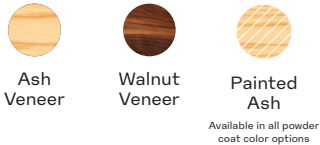

🌱 *Kona Café Table Round 36.5"

HTKN265

H: 29"
D: 36.5"

🌱 *Kona Café Table Square 36.5"

HTKN270

H: 29"
D: 36.5"
W: 36.5"

FINISHES:

Powder Coat Metal Options

Wood Top Options

Satin Laminate Top Options

🌱 This product has one or more sustainable attributes. Refer to hightower.design/sustainability for more information.

*This product meets ADA requirements.