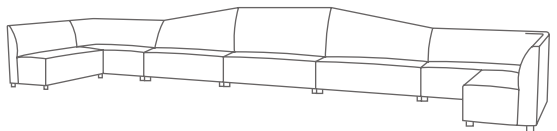

Designed for Beauty. Built for Function.

The architectural elements of the FourLikes bring a level of refinement not often seen in modular collections. Create an entirely custom look to match any brand's persona by incorporating various colors and patterns into the upholstered components.

Handcrafted in the USA, the FourLikes is as durable as it is beautiful, making it appropriate for any commercial environment.