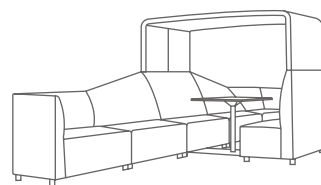

Endless Options

Build out a social lounge area featuring the architectural bench seating. Pair Scooter Chairs with tables for a fun and flexible dining space. Create a haven for privacy and quiet by incorporating the meeting booth with canopy.

However you arrange it, the FourLikes will become a sought-after seat in any environment.