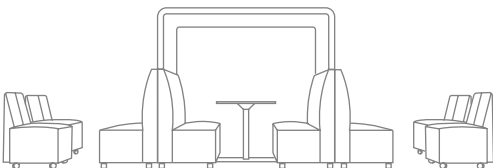

Designed for Beauty. Built for Function.

The architectural elements of the FourLikes bring a level of refinement not often seen in modular collections. Create an entirely custom look to match any brand's persona by incorporating various colors and patterns into the upholstered components.

Handcrafted in the USA, the FourLikes is as durable as it is beautiful, making it appropriate for any commercial environment.