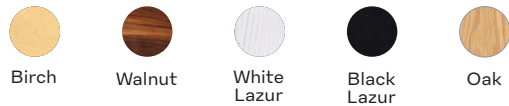

Hightower™

Flower

Purposefully named because of the beautiful organically shaped top, reminiscent of a flower. Available in White or Black laminate top and birch or walnut bentwood edge. Chrome base standard. "Mono" version available in white or black lazur finish on ash and matching white or black metal base.

MODELS:

Additional models available on our website.

Coffee Table

S9034

W: 44.9"
D: 42.1"
H: 18.1"

Side Table

S9035

W: 26"
D: 24.4"
H: 18.1"

FINISHES:

Metal Base Options

Chrome Black White

Edge Options

Birch Walnut White Lazur Black Lazur Oak

Top Options

White Lazur Black Lazur Oak

Laminate Top Options