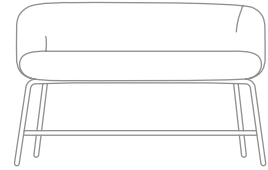

### Nest Seating Metal Collection

The Nest Chair and Sofa are versatile and inviting seating options that provide a comfortable place to collaborate. Available in 3 different heights, this seating collection can adapt to any space and increase visual interest and user engagement. Complete with powder coated steel legs, the Nest Chair and Sofa are well-suited for corporate and hospitality environments.

MODELS:

**Low Chair**

GZ6300

W: 23.5"  
D: 23"  
H: 30"  
SH: 19.25"

**Low Sofa**

GZ6400

W: 52"  
D: 23"  
H: 30"  
SH: 19.25"

**High Chair - Counter**

GZ6375

W: 23.5"  
D: 23"  
H: 37"  
SH: 25.6"

**High Sofa - Counter**

GZ6475

W: 52"  
D: 23"  
H: 37"  
SH: 25.6"

**High Chair - Bar**

GZ6800

W: 23.5"  
D: 23"  
H: 42"  
SH: 30.75"

**High Sofa - Bar**

GZ6900

W: 52"  
D: 23"  
H: 42"  
SH: 30.75"

FINISHES:

**Base Option**

Black Powder  
Coated Tubular  
Steel