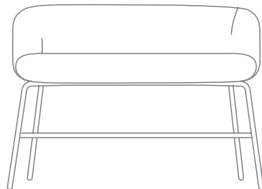

### Nest Seating Metal Collection

The Nest Chair and Sofa are versatile and inviting seating options that provide a comfortable place to collaborate. Available in 3 different heights, this seating collection can adapt to any space and increase visual interest and user engagement. Complete with powder coated steel legs, the Nest Chair and Sofa are well-suited for corporate and hospitality environments.

MODELS:

**Low Chair**

GZ6300

W: 23.5"  
D: 23"  
H: 30"  
SH: 19.25"

**Low Sofa**

GZ6400

W: 52"  
D: 23"  
H: 30"  
SH: 19.25"

**High Chair - Counter**

GZ6375

W: 23.5"  
D: 23"  
H: 37"  
SH: 25.6"

**High Sofa - Counter**

GZ6475

W: 52"  
D: 23"  
H: 37"  
SH: 25.6"

**High Chair - Bar**

GZ6800

W: 23.5"  
D: 23"  
H: 42"  
SH: 30.75"

**High Sofa - Bar**

GZ6900

W: 52"  
D: 23"  
H: 42"  
SH: 30.75"

FINISHES:

**Base Option**

Black Powder  
Coated Tubular  
Steel