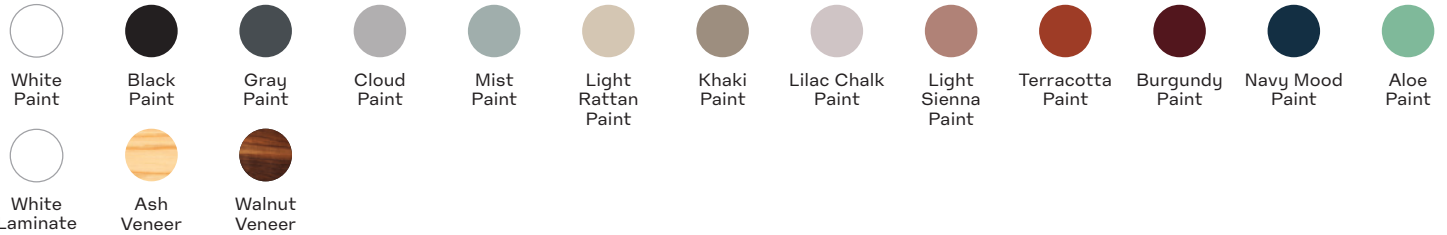

Hightower™

Teton Tables

From the beautiful joinery details to the natural wood accents, Teton takes a modern spin on a classic workshop feel with a playful, expressive twist. Available in a wide range of finish options. White laminate top, ash legs, and black or white powder coated frame standard. Premium tops, paints, and powder coats available for an additional upcharge.

Table Finish Options

Leg Options

Powder Coated Metal Accents and Power Face Plate Options

Cord for Optional Power