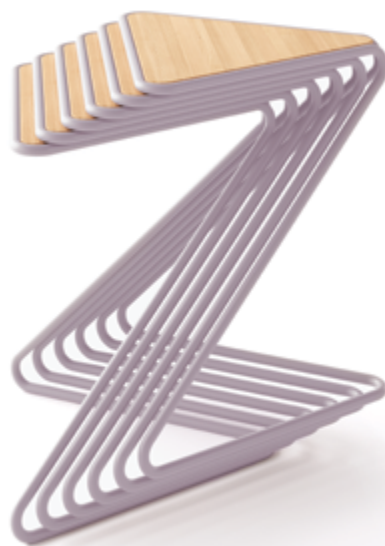

### **Ziggy Table & Stool**

The modern workspace is built around versatility and adaptability. Pieces need to fit in with a user's changing needs throughout the day and the Ziggy Table and Stool were designed to do exactly that. Whether utilized for solo work or combined in groups for collaboration, these pieces fit with the needs of the ever-changing office and public environments.

### **Free to Roam**

Structurally striking and playfully unique, Ziggy Table is a fun and functional addition to any multi-use space. Its light weight and compact nature allow the table to easily be moved to create a safe and comfortable workspace anywhere.

Utilize Ziggy as a laptop or side table with existing lounge pieces, or pull up a pouf to create a small-footprint work station wherever needed.

### Make Any Space a Workspace

With a high quality leather handle and base, Ziggy Stool is ready to slide wherever you need it. The triangular shape and contoured foam top create a comfortable and directional seat while also distinguishing it from other poufs on the market.