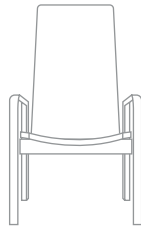

MODELS:

Primo Lowback

S23202

W: 26.8"
D: 30.7"
H: 40.9"
SH: 16.1"

Primo Highback

S23203

W: 26.8"
D: 27.6"
H: 33.1"
SH: 16.1"

FINISHES: